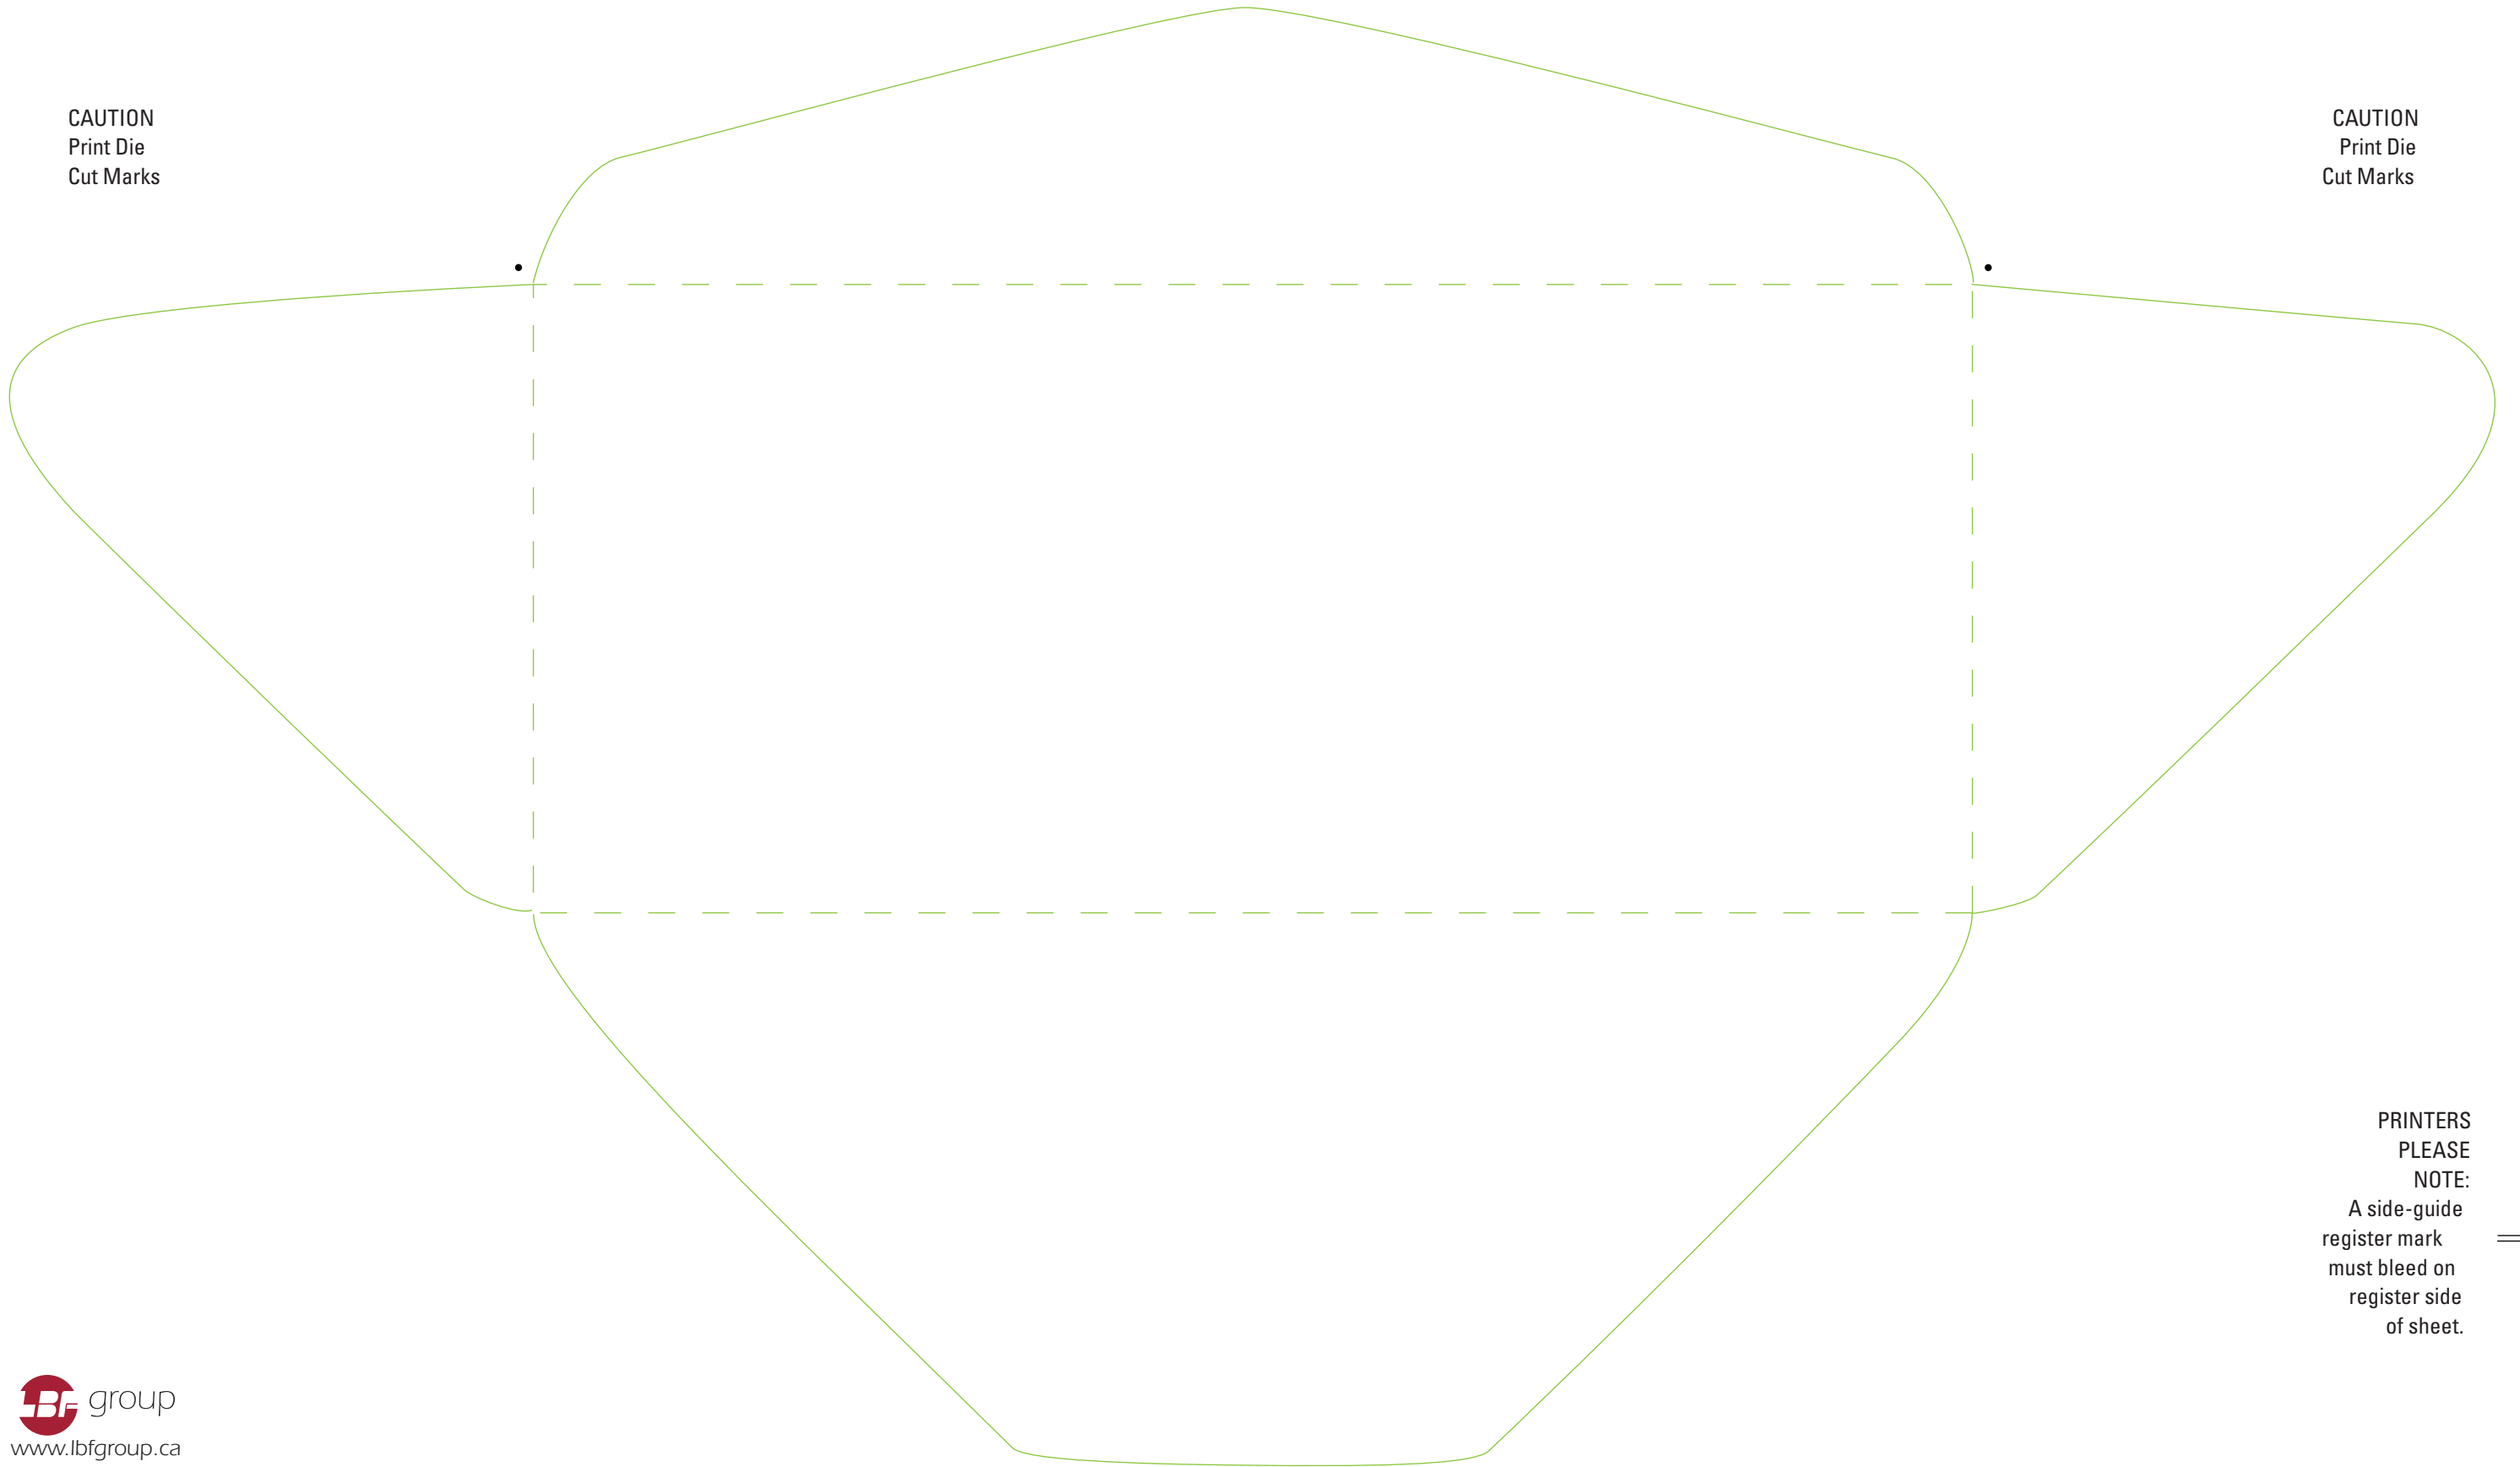

#9

Envelope size: 3 7/8 x 8 7/8

CAUTION
Print Die
Cut Marks

CAUTION
Print Die
Cut Marks

PRINTERS
PLEASE
NOTE:
A side-guide
register mark
must bleed on
register side
of sheet.