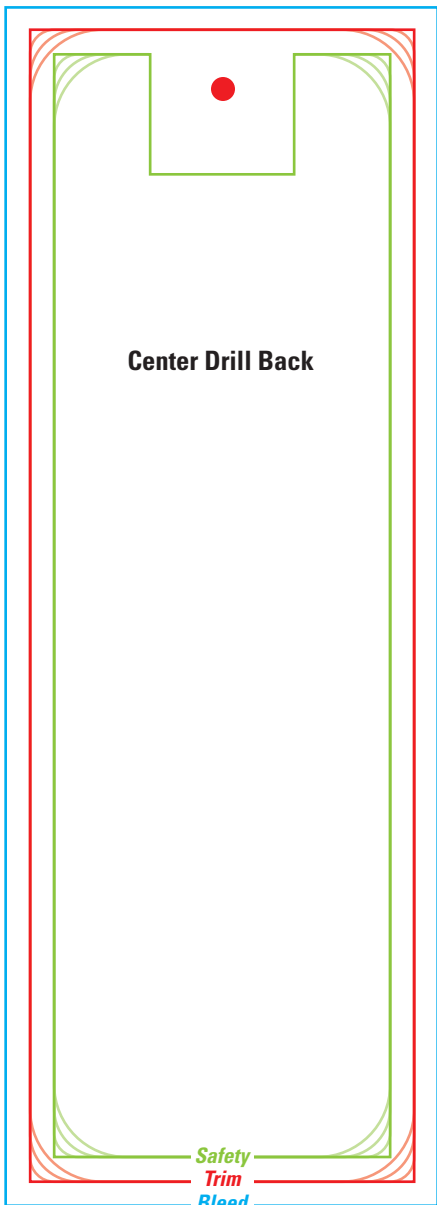

**2" x 6" Hang Tag
.125" Drill
Center Drill Front**

***Delete template before
submitting art.***

Safety: No TEXT beyond this line.

Trim: Final trim size ordered.

Bleed: To ensure ink coverage goes to the very edge of the product, make certain to extend any graphics/artwork past the **Trim** to the **Bleed** line.

 **group**
www.lbfgroup.ca

Safety

Trim

Bleed

with Round Corner Options

Center Drill Back

Safety

Trim

Bleed

with Round Corner Options