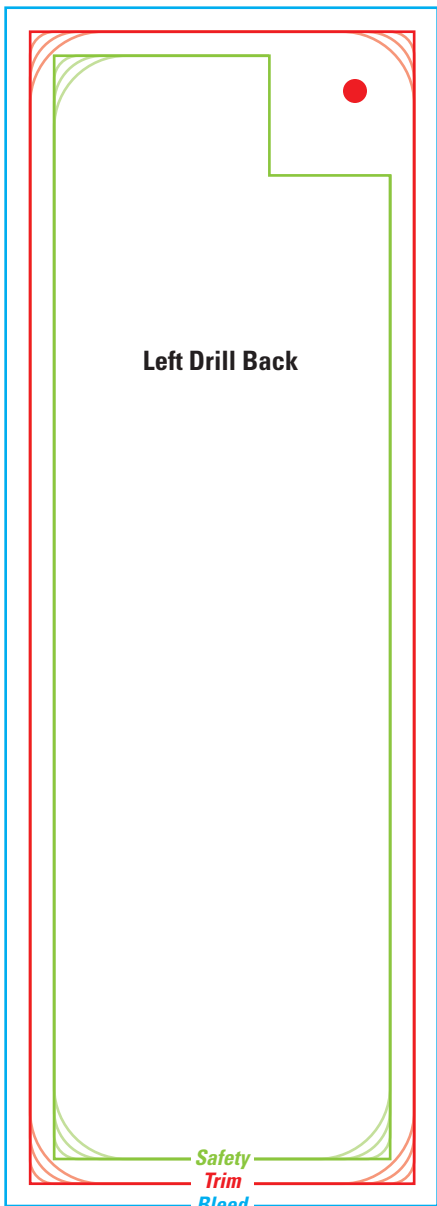

**2" x 6" Hang Tag**  
**.125" Drill**  
**Left Drill Front**

***Delete template before  
submitting art.***

***Safety:*** No TEXT beyond this line.

***Trim:*** Final trim size ordered.

***Bleed:*** To ensure ink coverage goes to the very edge of the product, make certain to extend any graphics/artwork past the **Trim** to the **Bleed** line.

 **group**  
[www.lbfgroup.ca](http://www.lbfgroup.ca)

***Safety***

***Trim***

***Bleed***

***with Round Corner Options***

**Left Drill Back**

**Safety**

**Trim**

**Bleed**

*with Round Corner Options*