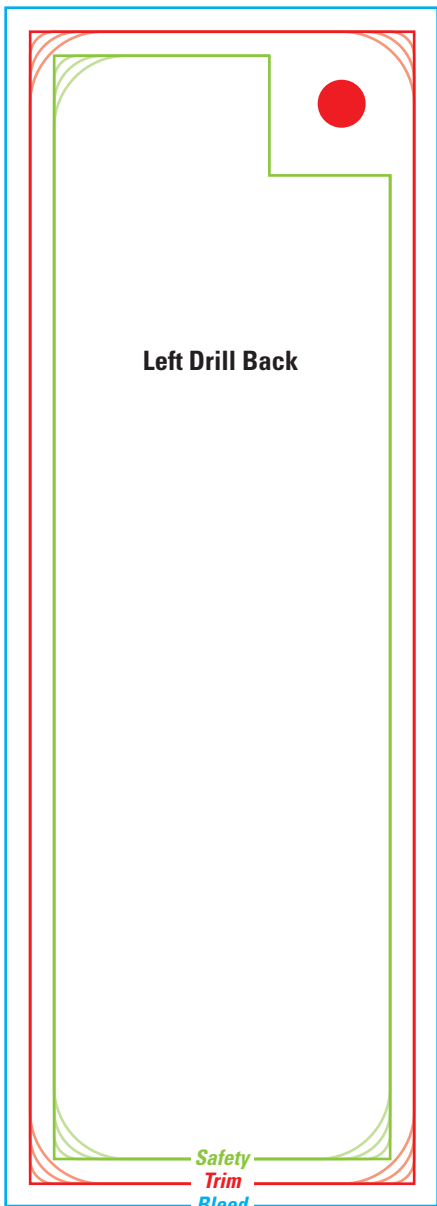

**2" x 6" Hang Tag
.25" Drill
Left Drill Front**

***Delete template before
submitting art.***

Safety: No TEXT beyond this line.

Trim: Final trim size ordered.

Bleed: To ensure ink coverage goes to the very edge of the product, make certain to extend any graphics/artwork past the **Trim** to the **Bleed** line.

 **group**
www.lbfgroup.ca

Safety

Trim

Bleed

with Round Corner Options

Left Drill Back

Safety

Trim

Bleed

with Round Corner Options