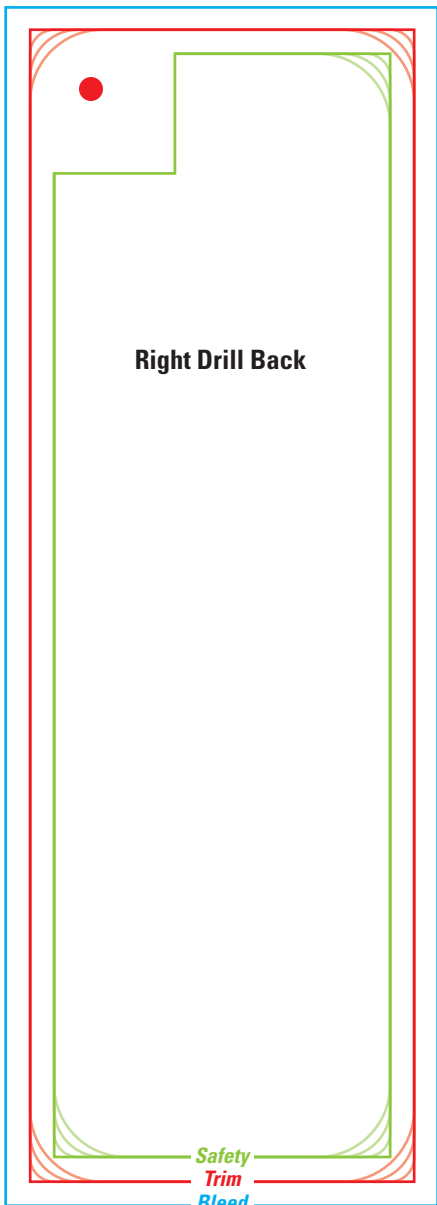

**2" x 6" Hang Tag
.125" Drill
Right Drill Front**

***Delete template before
submitting art.***

Safety: No TEXT beyond this line.

Trim: Final trim size ordered.

Bleed: To ensure ink coverage goes to the very edge of the product, make certain to extend any graphics/artwork past the **Trim** to the **Bleed** line.

 **group**
www.lbgroup.ca

Safety

Trim

Bleed

with Round Corner Options

Right Drill Back

Safety

Trim

Bleed

with Round Corner Options