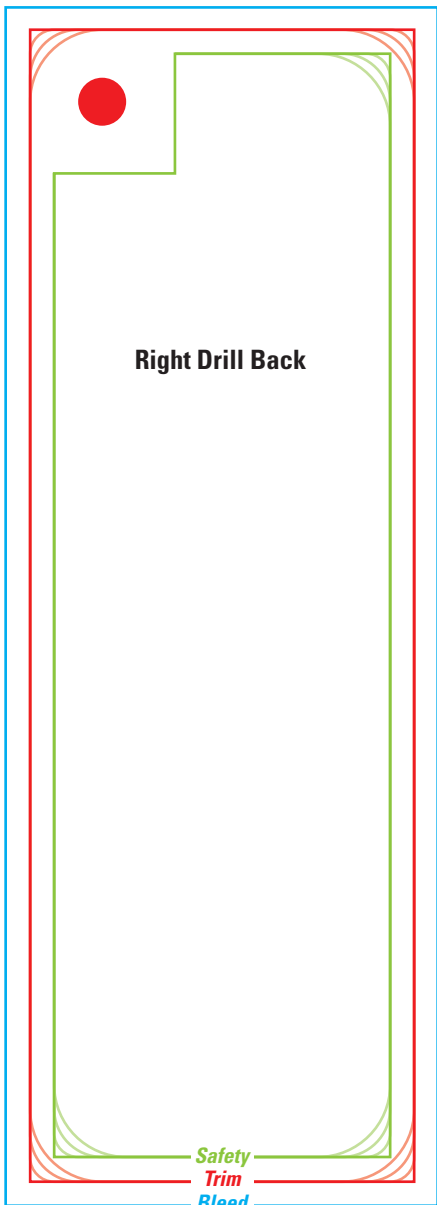

**2" x 6" Hang Tag
.25" Drill
Right Drill Front**

***Delete template before
submitting art.***

Safety: No TEXT beyond this line.

Trim: Final trim size ordered.

Bleed: To ensure ink coverage goes to the very edge of the product, make certain to extend any graphics/artwork past the **Trim** to the **Bleed** line.

 **group**
www.lbfgroup.ca

Safety

Trim

Bleed

with Round Corner Options

Right Drill Back

Safety

Trim

Bleed

with Round Corner Options