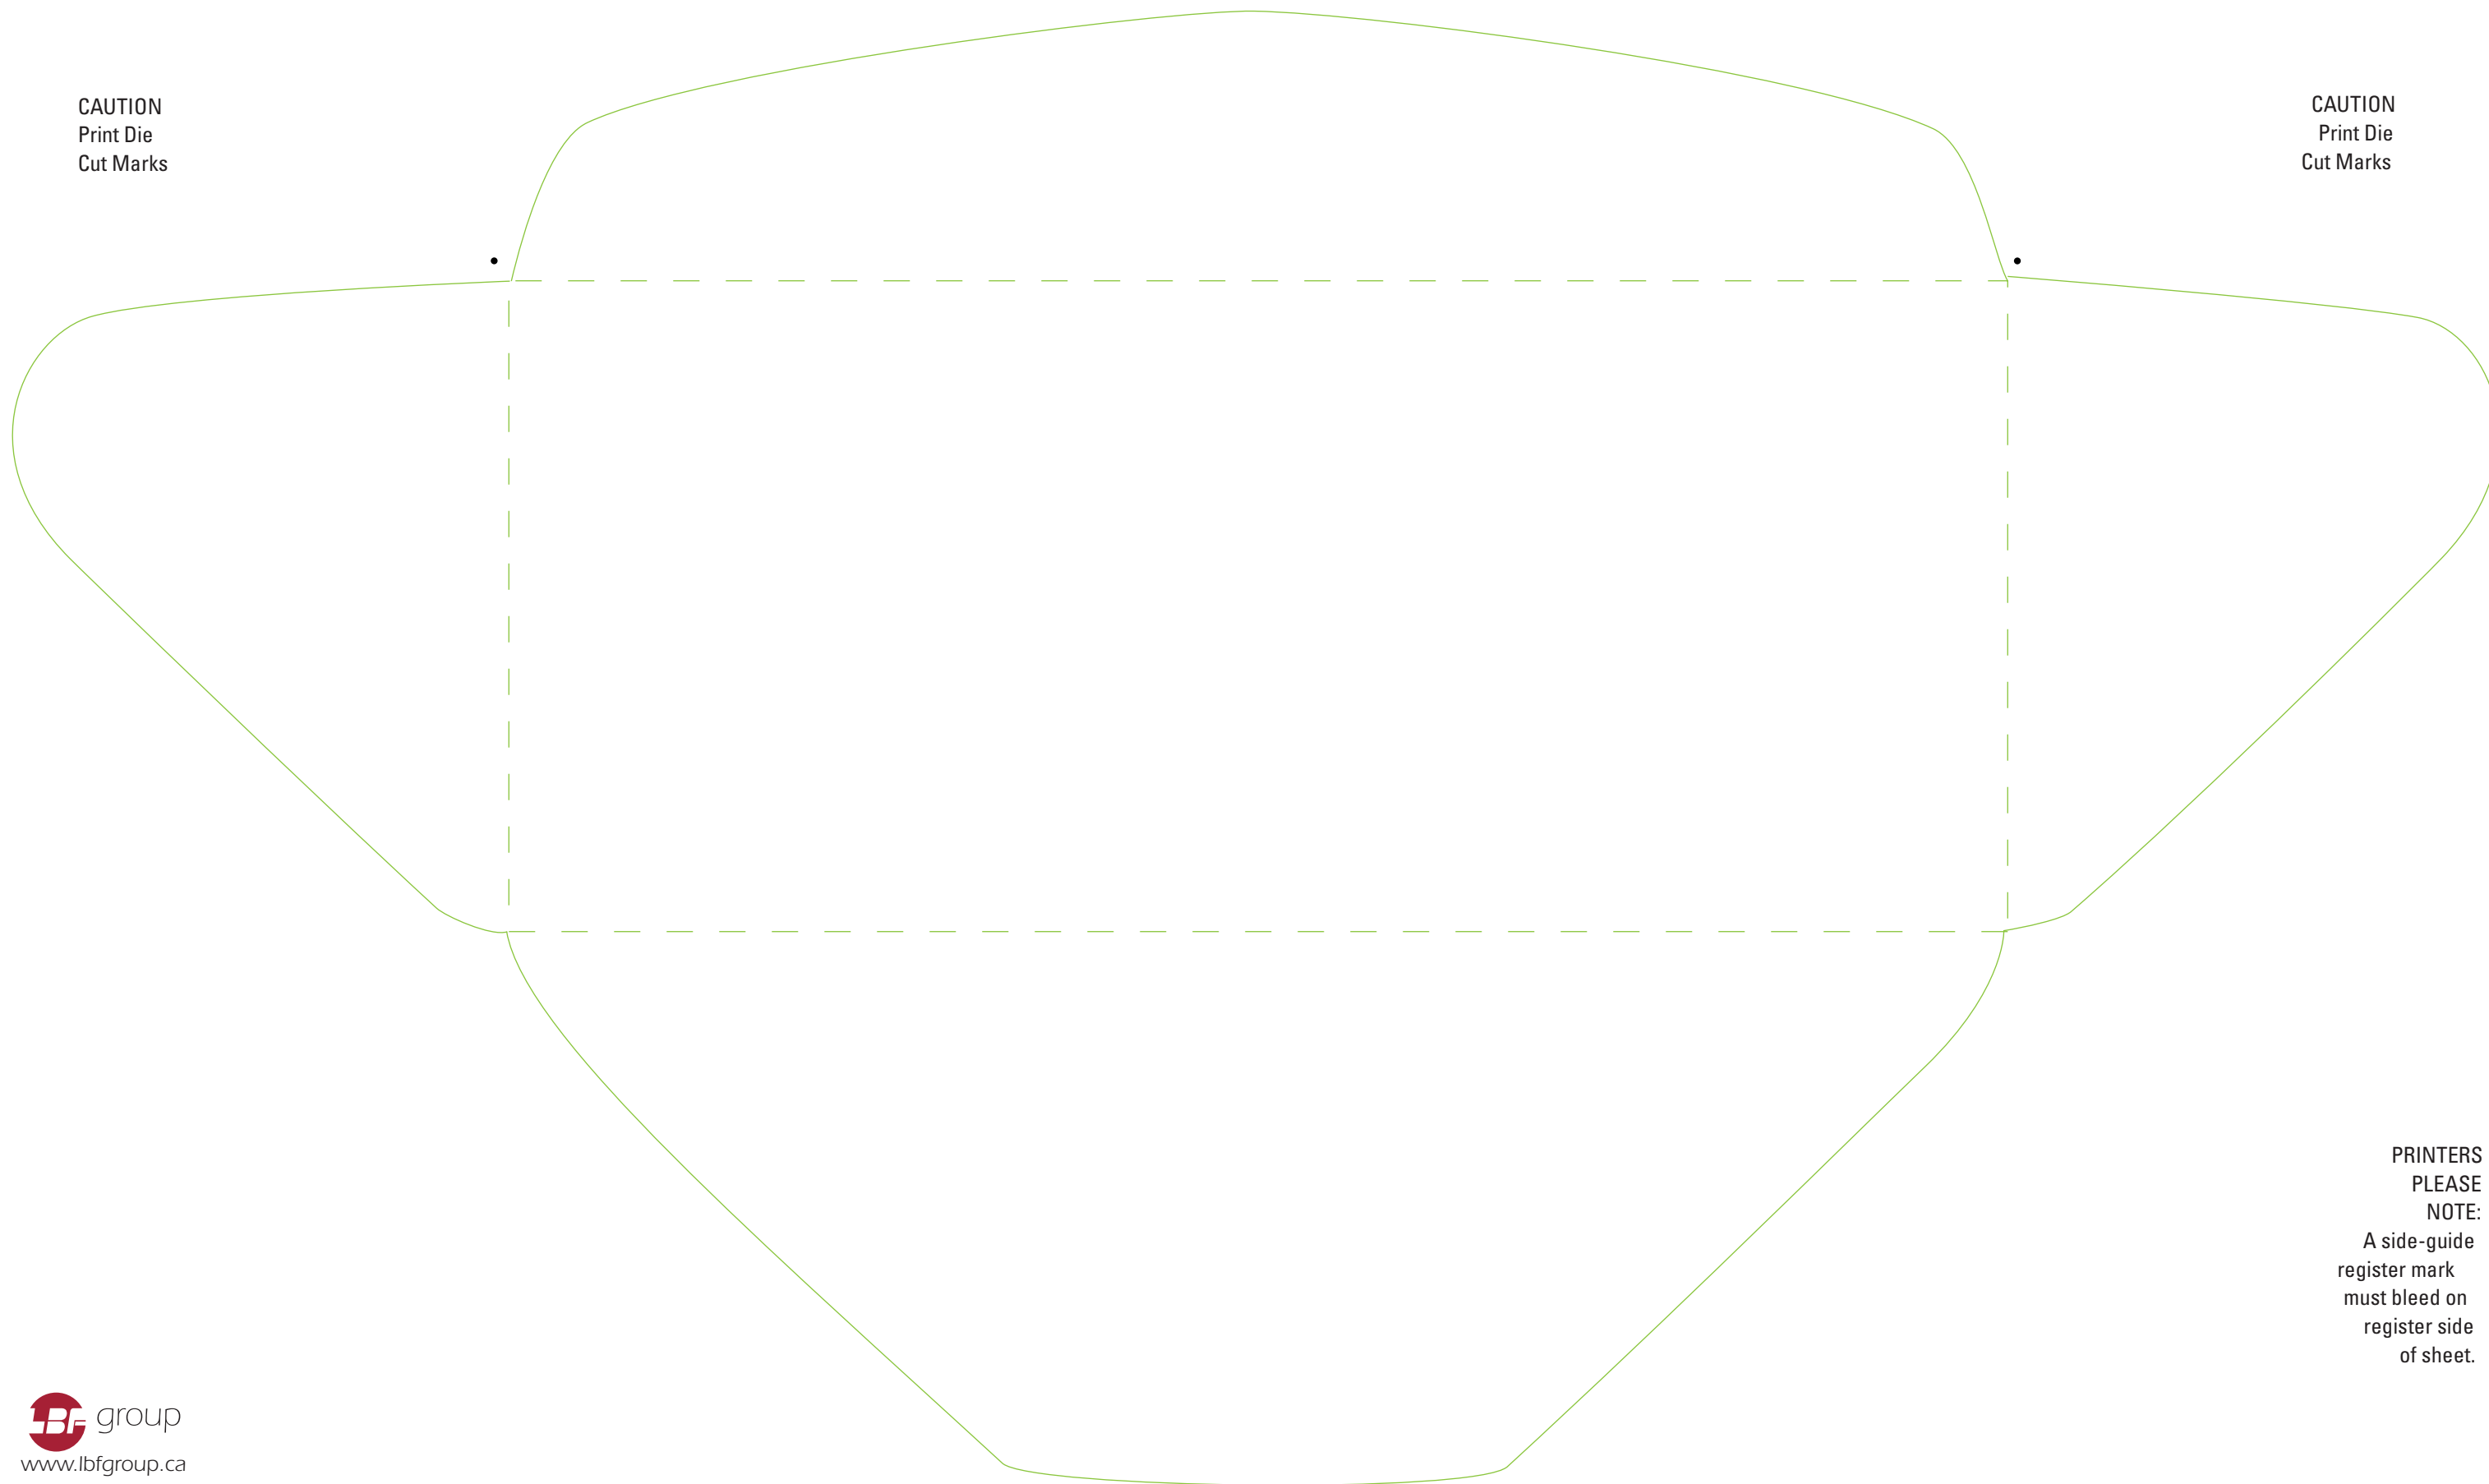

CAUTION
Print Die
Cut Marks

CAUTION
Print Die
Cut Marks

PRINTERS
PLEASE
NOTE:
A side-guide
register mark
must bleed on
register side
of sheet.