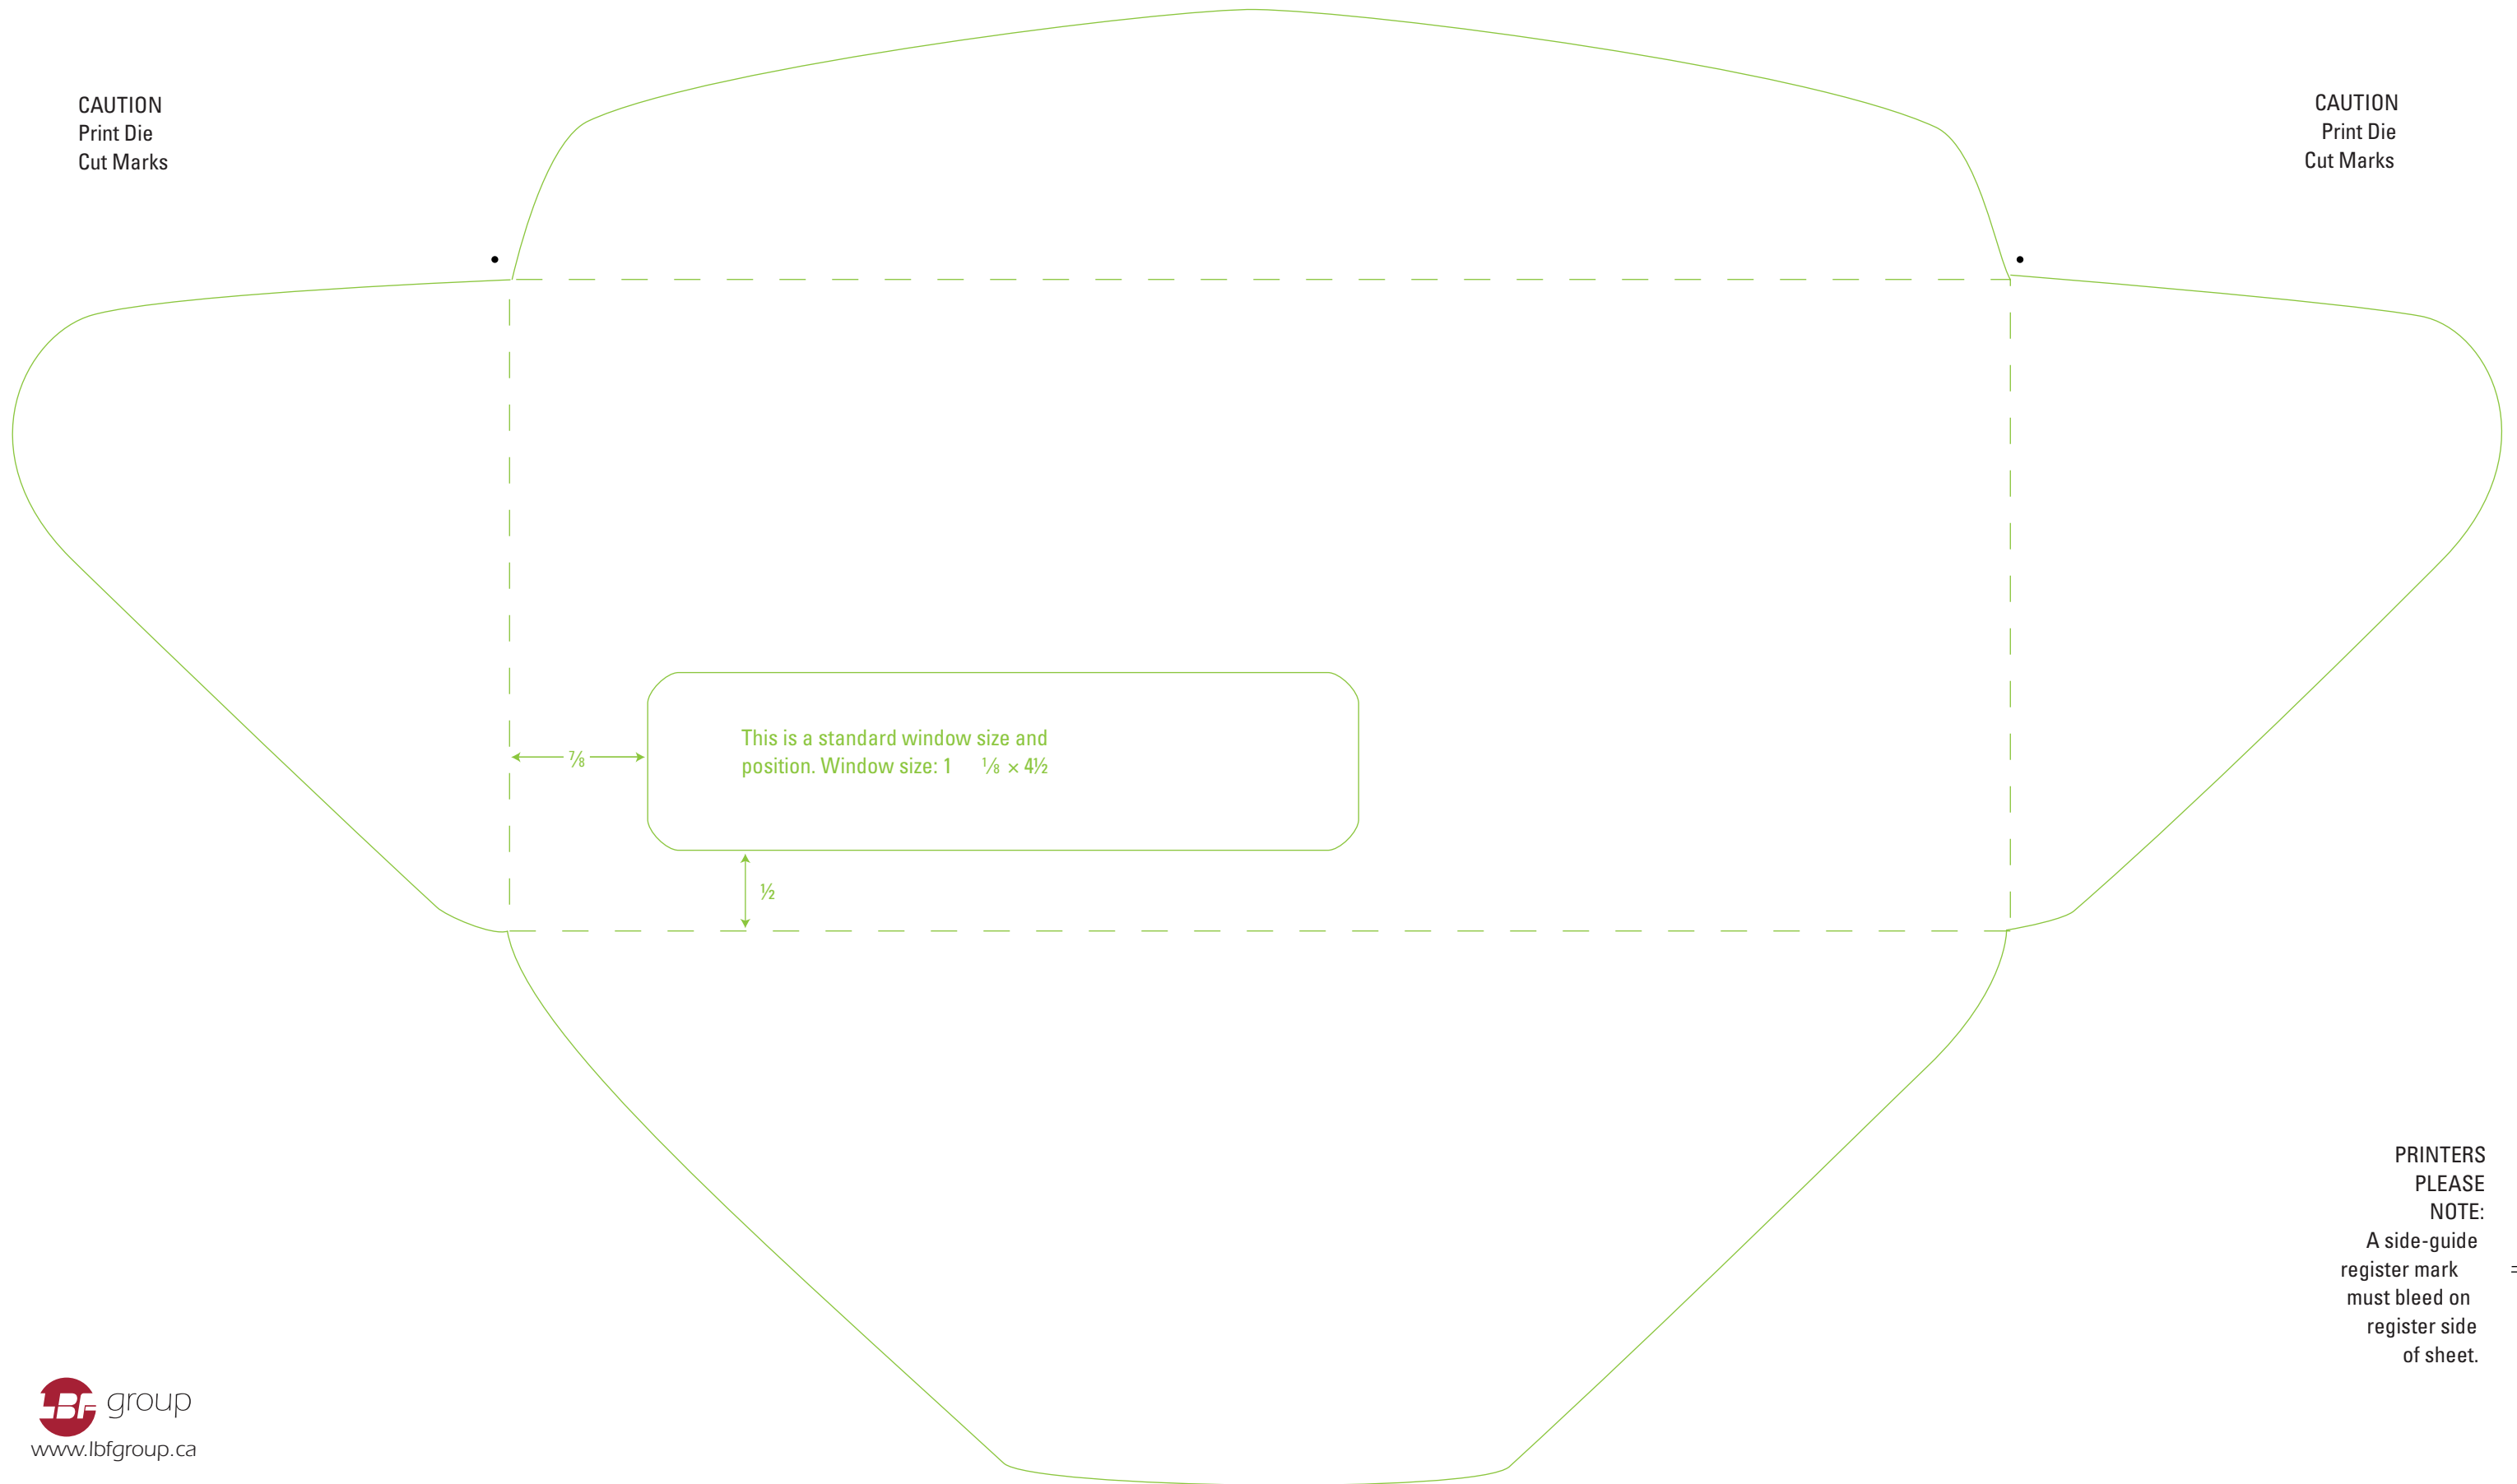

CAUTION
Print Die
Cut Marks

CAUTION
Print Die
Cut Marks

This is a standard window size and position. Window size: $1 \frac{1}{8} \times 4 \frac{1}{2}$

PRINTERS
PLEASE
NOTE:
A side-guide
register mark
must bleed on
register side
of sheet.