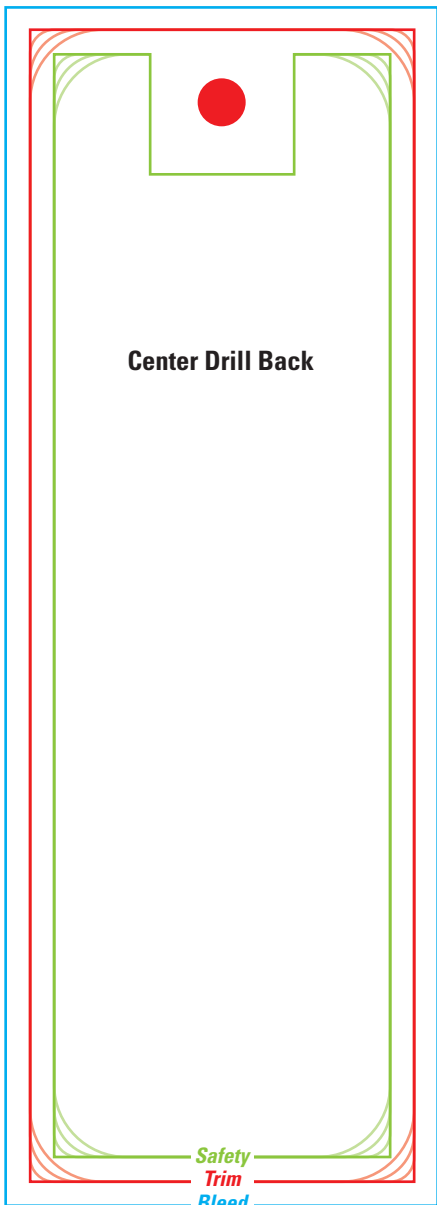

**2" x 6" Hang Tag  
.25" Drill  
Center Drill Front**

***Delete template before  
submitting art.***

***Safety:*** No TEXT beyond this line.

***Trim:*** Final trim size ordered.

***Bleed:*** To ensure ink coverage goes to the very edge of the product, make certain to extend any graphics/artwork past the **Trim** to the **Bleed** line.

 **group**  
[www.lbgroup.ca](http://www.lbgroup.ca)

***Safety***

***Trim***

***Bleed***

***with Round Corner Options***

**Center Drill Back**

*Safety*

*Trim*

*Bleed*

*with Round Corner Options*